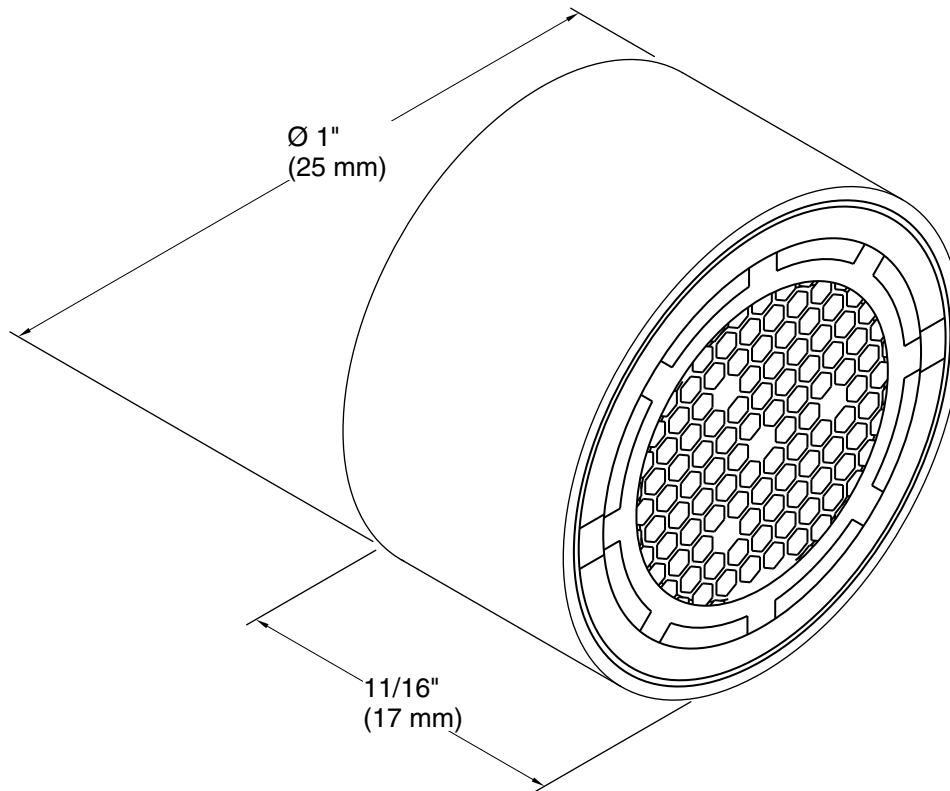

Technical Information

All product dimensions are nominal.

Material: Brass

Notes

Install this product according to the installation guide.